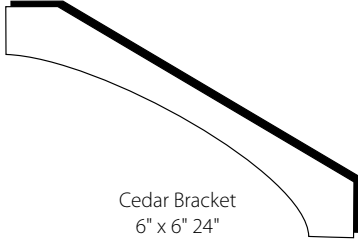

Cedar Bracket
6" x 6" x 24"