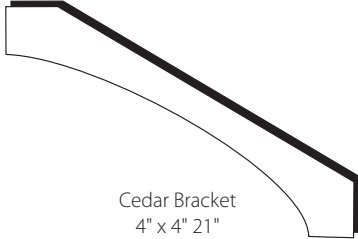

OffStud Joiners

7 1/4 Fiber Cement

H Moulding For Side Wall Seams: 6", 8" & 12"

No Caulk Butt Joint Flashing: 6", 8" & 12"

www.cedarsidinginc.com

Cedar Bracket
4" x 4" x 21"

Beaded Ceiling
5/8" x 4"

Rake Moulding
1 1/8" x 2 1/4"